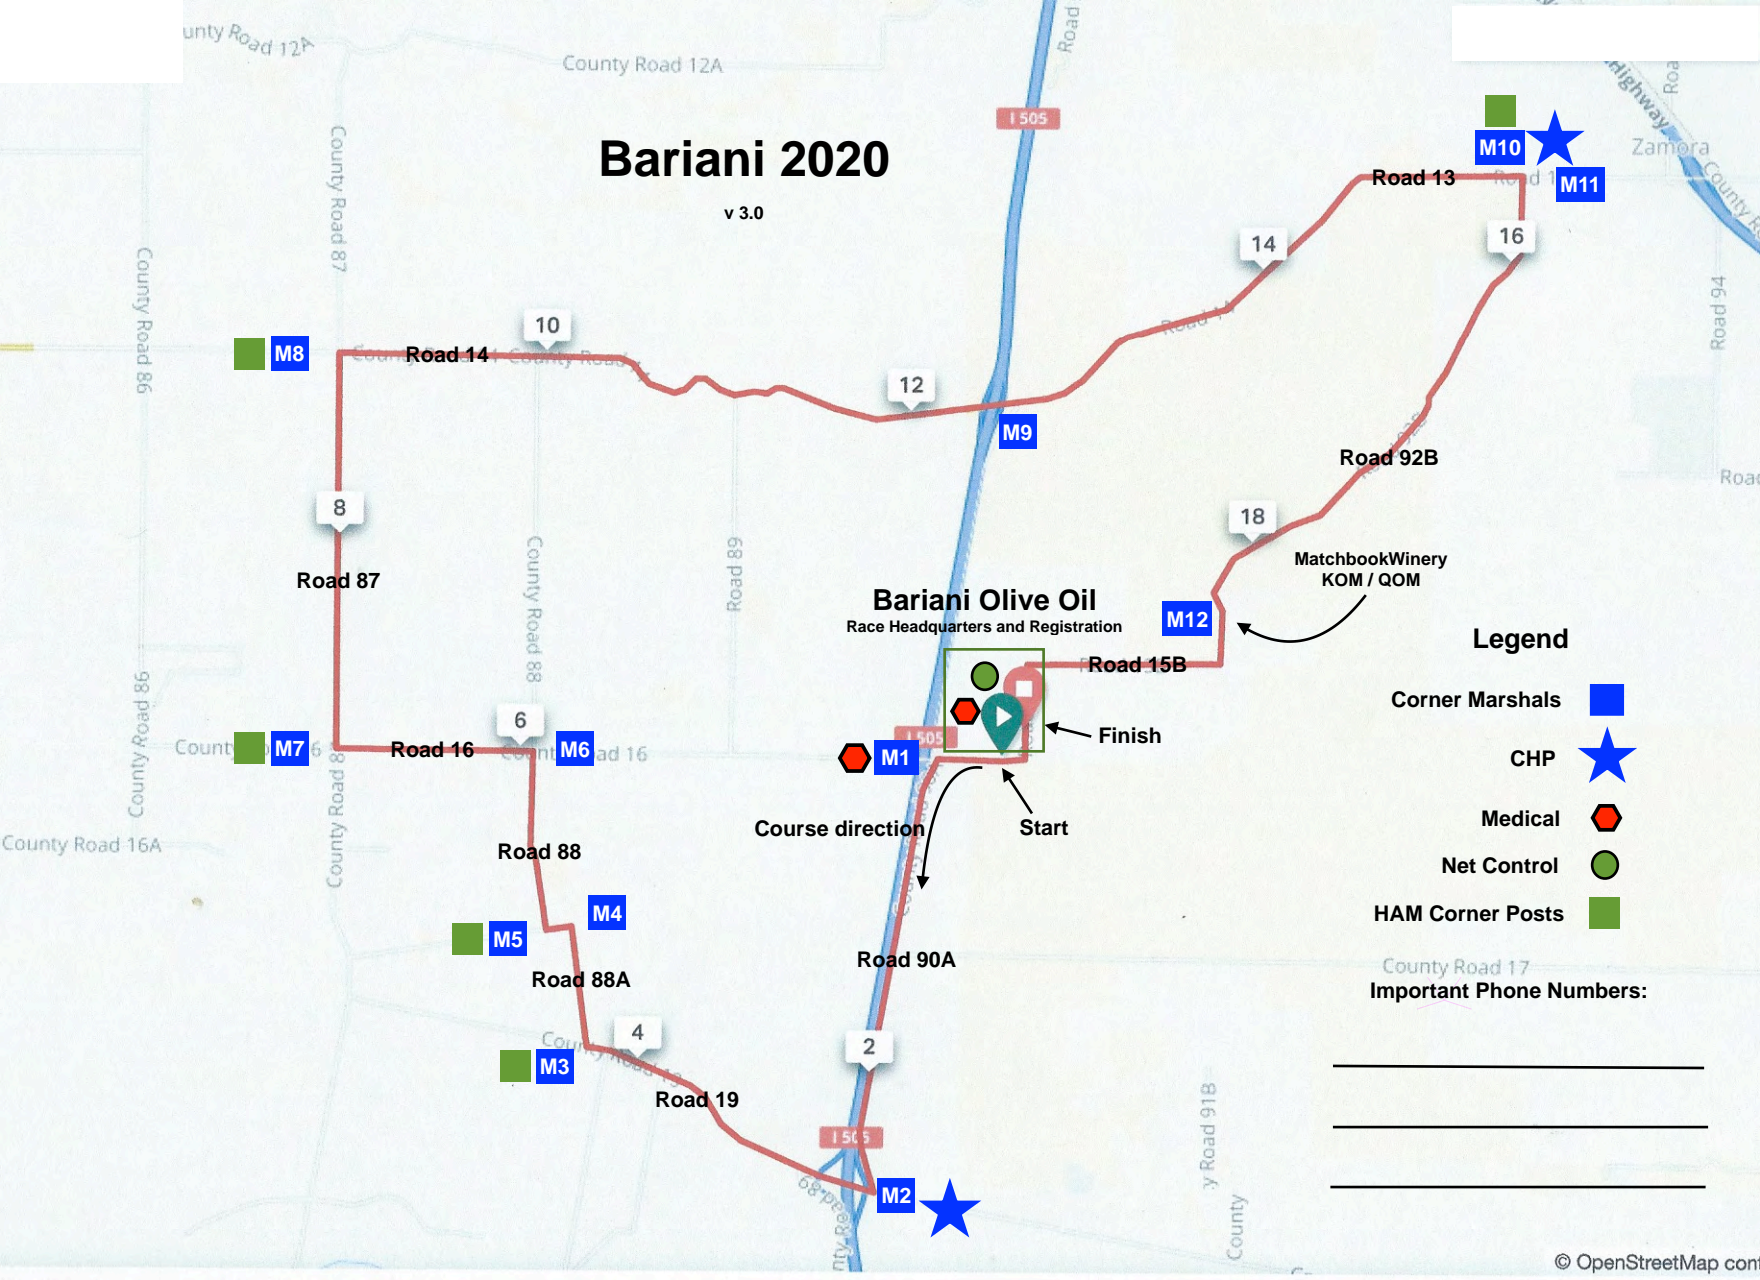

# Bariani 2020

v 3.0

## Legend

- Corner Marshals ■
- CHP ★
- Medical ⬡
- Net Control ●
- HAM Corner Posts ■

County Road 17  
Important Phone Numbers:

---

---

---